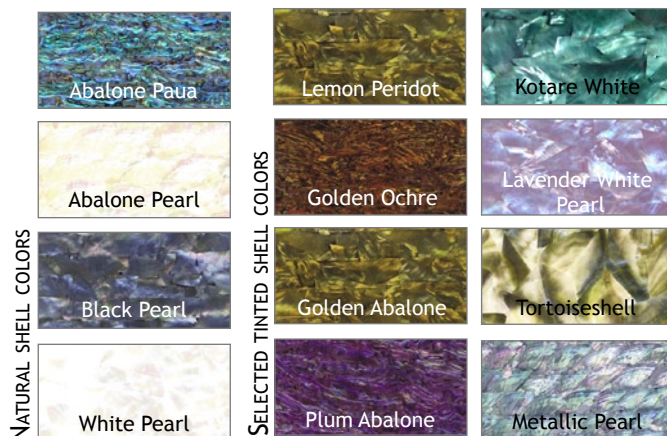

FUSION2

DECORATIVE HARDWARE
 Recycled aluminum + eco-chic inlay
 Cabinet hardware & appliance pulls

Made to order by American artisans
 Allow 4 - 6 weeks for delivery
 Please inquire about custom sizes, colors and finishes

Photo: Mike Seidl

Photo: Mike Seidl

Photo: Maureen Hoffmann

Select from cork, Varia eco-resin or natural shell inlay

Standard metal finish: polished aluminum
 Also available: nickel, chrome, bronze
 TOP LEFT: Bronze, shell inlay
 ABOVE: Polished aluminum, eco-resin & cork
 LEFT: Polished aluminum, cork