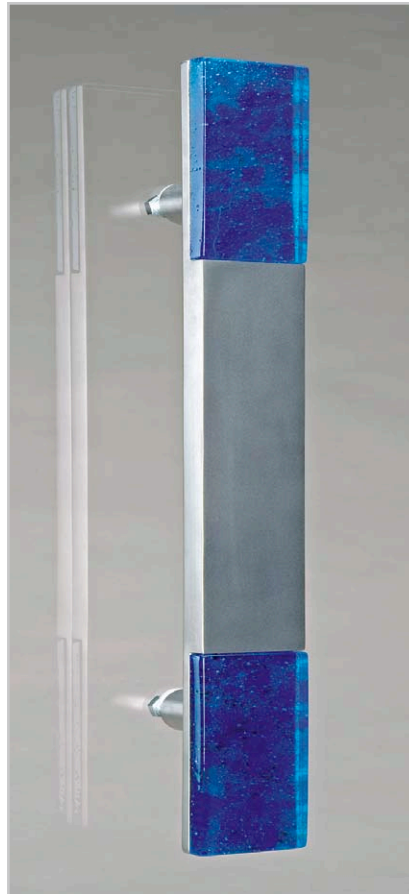

BRIDGE

D O O R P U L L

STAINLESS STEEL + GLASS
FOR ENTRY, SHOWER & SLIDING DOORS

Made to order by American artisans.

Allow 3-4 weeks for delivery.

Please inquire about custom sizes, colors and materials.

Photo: Mike Seidl

LEFT: 18x1 PULL, BACK-TO-BACK PAIR, SUNSHINE
RIGHT: 18x2 PULL, AQUA VIDA

WATERCOLORS: 100% Post-Industrial Glass

CLASSIC COLORS: 100% Recycled Glass with Post-Consumer Content

Slight variations in color may occur, due to the handmade nature of this recycled glass.