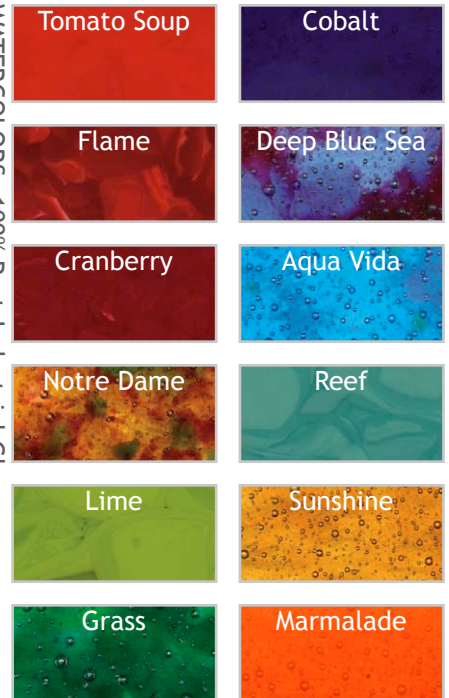

LEFT: 18x1 PULL, BACK-TO-BACK PAIR, SUNSHINE
RIGHT: 18x2 PULL, AQUA VIDA

WATERCOLORS: 100% Post-Industrial Glass

CLASSIC COLORS: 100% Recycled Glass with Post-Consumer Content

Slight variations in color may occur, due to the handmade nature of this recycled glass.